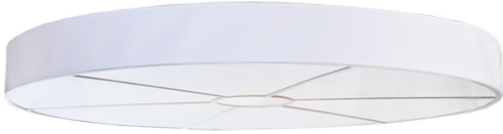

8680436 | 72" WIDE HEATHER DRUM FLUSHMOUNT

ADDITIONAL INFORMATION

CCL Part Number:	8680436
Size Range:	60-72"
Item Minimum Height:	8"
Item Maximum Height:	8"
Item Width or Depth:	72" Depth
Item Length or Square:	72" Length
Item Length or Depth:	72" Depth
Item Weight:	60 lbs.
Bulb Type:	A19
Base Type:	E26
Quantity:	12
Wattage:	60
Family:	Heather Drum
Metal Finish:	White
Lens Color:	White TextreneStatuario Idali
Styles:	CONTEMPORARY , DECO , FABRIC
MSRP:	\$11400.00