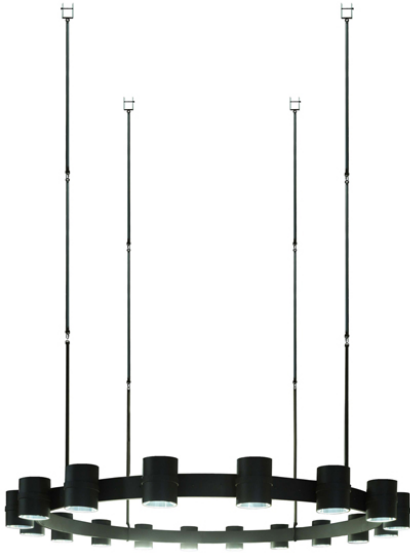

8680413 | 180" WIDE AUDRIC 18 LT CHANDELIER

ADDITIONAL INFORMATION

CCL Part Number:	8680413
Size Range:	132-144"
Item Minimum Height:	249.25"
Item Maximum Height:	249.25"
Item Width or Depth:	180" Depth
Item Length or Square:	180" Length
Item Length or Depth:	180" Depth
Item Weight:	350 lbs.
Bulb Type:	PAR30
Base Type:	E26
Quantity:	18
Wattage:	11 LED
Family:	Audric
Metal Finish:	Black
Styles:	CONTEMPORARY
MSRP:	\$49500.00