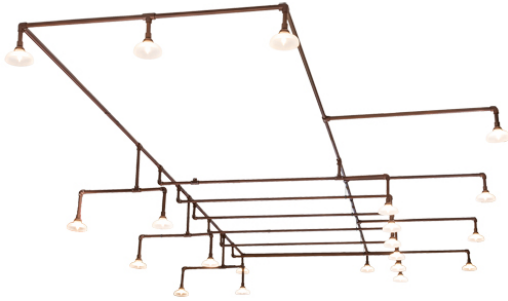

8680394 | 312" LONG BLACKPIPE CHANDELIER

ADDITIONAL INFORMATION

CCL Part Number:	8680394
Size Range:	120-500"
Item Minimum Height:	60"
Item Maximum Height:	60"
Item Width or Depth:	172" Depth
Item Length or Square:	312" Length
Item Length or Depth:	312" Depth
Item Weight:	400 lbs.
Bulb Type:	B10
Base Type:	E12
Quantity:	21
Wattage:	4.5 LED
Family:	PipeDream
Metal Finish:	Copper Over Nickel
Lens Color:	Ribbed Clear Prismatic Glass
Styles:	CONTEMPORARY
MSRP:	\$53850.00