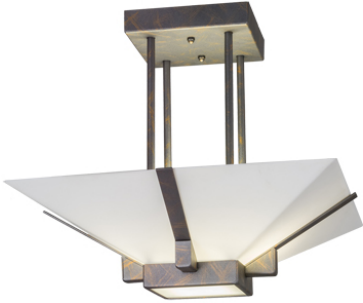

8680039 | 20" SQUARE ASKIM SEMI-FLUSHMOUNT

ADDITIONAL INFORMATION

CCL Part Number:	8680039
Size Range:	20-22"
Item Minimum Height:	18"
Item Maximum Height:	18"
Item Width or Depth:	28" Depth
Item Length or Square:	20" Length
Item Length or Depth:	28" Depth
Item Weight:	10.5 lbs.
Bulb Type:	A19
Base Type:	E26
Quantity:	2
Wattage:	60
Family:	Askim
Metal Finish:	Faux Textures
Lens Color:	Whitestone Idalight
Styles:	CONTEMPORARY , IDALIGHT , MISSION
MSRP:	\$2625.00