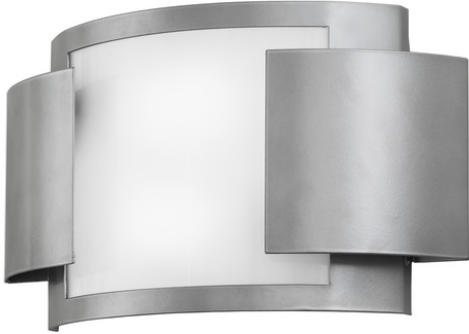

8680017 | 17.5"W VARUN WALL SCONCE

ADDITIONAL INFORMATION

CCL Part Number:	8680017
Size Range:	16-18"
Item Maximum Height:	10"
Item Width or Depth:	17.5" Width
Item Length or Depth:	4.5" Length
Item Weight:	6.5 lbs.
Bulb Type:	A19
Base Type:	E26
Quantity:	2
Wattage:	60
Family:	Varun
Metal Finish:	Nickel
Lens Color:	Statuario Idalight
Styles:	CONTEMPORARY, IDALIGHT
MSRP:	\$600.00