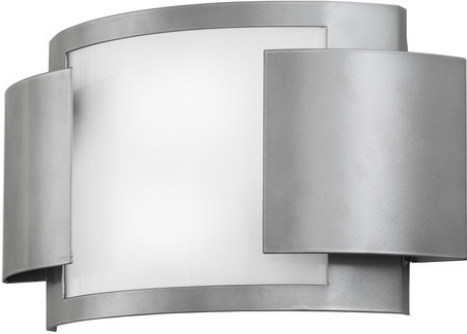

8680017 | 17.5"W VARUN WALL SCONCE

ADDITIONAL INFORMATION

CCL Part Number:	8680017
Size Range:	16-18"
Item Maximum Height:	10"
Item Width or Depth:	17.5" Width
Item Length or Depth:	4.5" Length
Item Weight:	6.5 lbs.
Bulb Type:	A19
Base Type:	E26
Quantity:	2
Wattage:	60
Family:	Varun
Metal Finish:	Nickel
Lens Color:	Statuario Idalight
Styles:	CONTEMPORARY, IDALIGHT
MSRP:	\$600.00