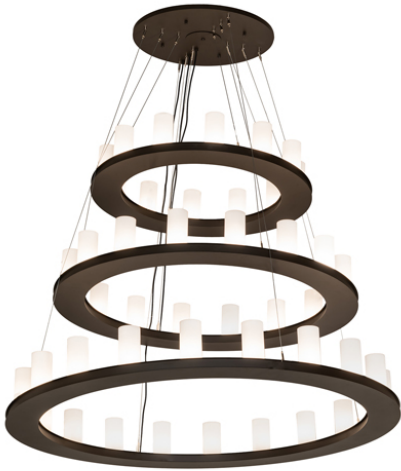

8679711 | 60"W 3 TIER 48LT CHANDELIER

ADDITIONAL INFORMATION

CCL Part Number:	8679711
Size Range:	60-72"
Item Minimum Height:	90"
Item Maximum Height:	120"
Item Width or Depth:	60" Width
Item Length or Square:	60" Length
Item Length or Depth:	60" Depth
Item Weight:	175 lbs.
Bulb Type:	B11
Base Type:	E26
Quantity:	48
Wattage:	5.5 LED
Metal Finish:	Bronze
Lens Color:	Statuario Idalight
Styles:	CONTEMPORARY
MSRP:	\$25800.00