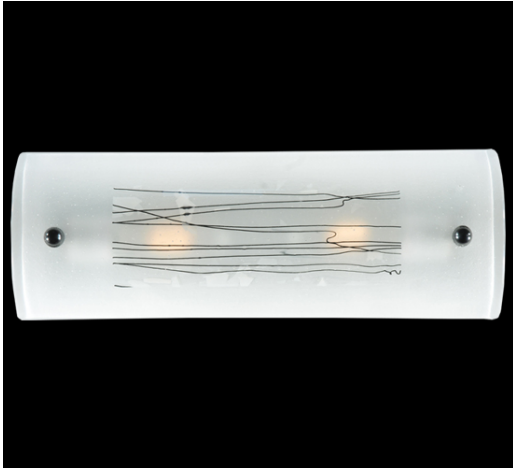

8679513 | 18"W FUSEDGLASS VANITY LIGHT

ADDITIONAL INFORMATION

CCL Part Number:	8679513
Size Range:	16-18" , 18-20"
Item Maximum Height:	6.5"
Item Width or Depth:	18" Width
Item Length or Depth:	18" Depth
Item Weight:	8 lbs.
Bulb Type:	T10
Base Type:	E26
Quantity:	2
Wattage:	60
Family:	Fused Glass
Lens Color:	BlackWhite StreamerNo Border
Styles:	DECO
MSRP:	\$1362.00