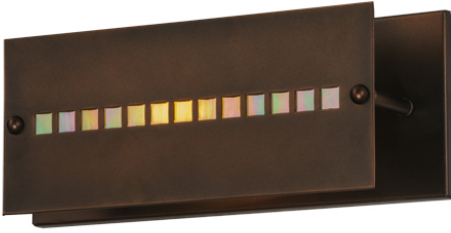

8679506 | 16"W MAXWELL VANITY LIGHT

ADDITIONAL INFORMATION

CCL Part Number:	8679506
Size Range:	14-16"
Item Maximum Height:	6"
Item Width or Depth:	16" Width
Item Length or Depth:	4" Length
Item Weight:	4.5 lbs.
Bulb Type:	T10
Base Type:	E26
Quantity:	1
Wattage:	60
Family:	Maxwell
Metal Finish:	Brown
Styles:	CONTEMPORARY , Lodge Rustic
MSRP:	\$1050.00