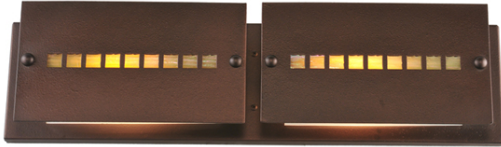

8679504 | 24"W MAXWELL 2 LT VANITY LIGHT

ADDITIONAL INFORMATION

CCL Part Number:	8679504
Item Maximum Height:	6"
Item Width or Depth:	24" Width
Item Length or Depth:	4" Length
Item Weight:	7 lbs.
Bulb Type:	T10
Base Type:	E26
Quantity:	2
Wattage:	60
Family:	Maxwell
Metal Finish:	Brown
Styles:	CONTEMPORARY , Lodge Rustic
MSRP:	\$1200.00