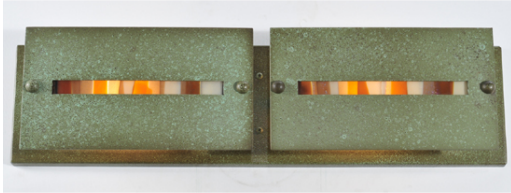

8679503 | 24"W MAXWELL 2 LT VANITY LIGHT

ADDITIONAL INFORMATION

CCL Part Number:	8679503
Size Range:	30-36"
Item Maximum Height:	6"
Item Width or Depth:	30" Width
Item Length or Depth:	4.5" Length
Item Weight:	9.5 lbs.
Bulb Type:	T10
Base Type:	E26
Quantity:	2
Wattage:	60
Family:	Maxwell
Metal Finish:	Copper
Styles:	ART GLASS , CONTEMPORARY , Lodge Rustic
MSRP:	\$2400.00