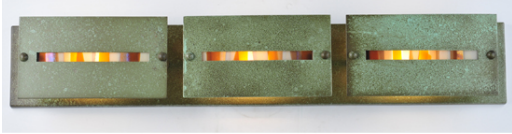

8679502 | 36" WIDE MAXWELL 3 LIGHT VANITY LIGHT

ADDITIONAL INFORMATION

CCL Part Number:	8679502
Item Maximum Height:	6"
Item Width or Depth:	36" Depth
Item Length or Depth:	4" Length
Item Weight:	12 lbs.
Bulb Type:	T10
Base Type:	E26
Quantity:	3
Wattage:	60
Family:	Maxwell
Metal Finish:	Copper
Styles:	ARTS & CRAFTS, MISSION
MSRP:	\$3000.00