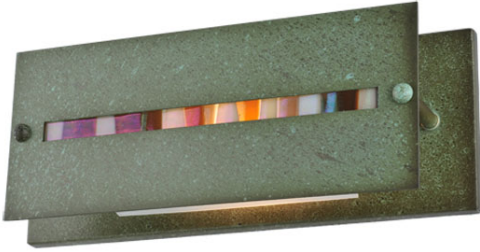

8679501 | 16"W MAXWELL VANITY LIGHT

ADDITIONAL INFORMATION

CCL Part Number:	8679501
Item Maximum Height:	6"
Item Width or Depth:	16" Width
Item Length or Depth:	4" Length
Item Weight:	4 lbs.
Bulb Type:	T10
Base Type:	E26
Quantity:	1
Wattage:	60
Family:	Maxwell
Metal Finish:	Copper
Styles:	CONTEMPORARY , Lodge Rustic
MSRP:	\$1350.00