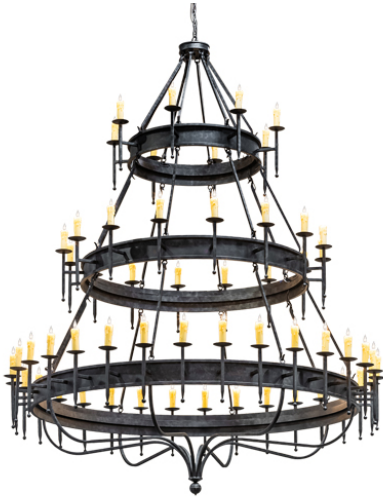

8679210 | 96" WIDE CASTLE 56 LIGHT THREE TIER CHANDELIER

ADDITIONAL INFORMATION

CCL Part Number:	8679210
Size Range:	96-108"
Item Minimum Height:	127"
Item Maximum Height:	246"
Item Width or Depth:	96" Width
Item Length or Square:	96" Length
Item Length or Depth:	96" Depth
Item Weight:	340 lbs.
Bulb Type:	B10
Base Type:	E12
Quantity:	56
Wattage:	5 LED
Family:	Castle
Metal Finish:	Grey
Styles:	GOTHIC , VICTORIAN
MSRP:	\$52500.00