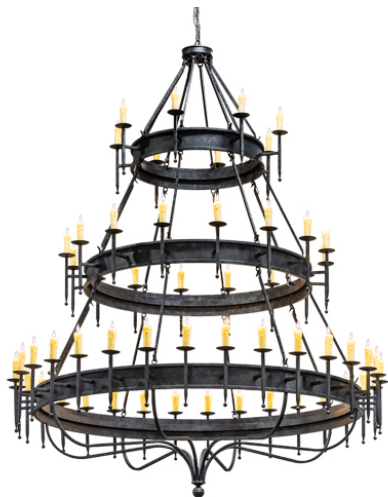

8679210 | 96" WIDE CASTLE 56 LIGHT THREE TIER CHANDELIER

ADDITIONAL INFORMATION

CCL Part Number:	8679210
Size Range:	96-108"
Item Minimum Height:	127"
Item Maximum Height:	246"
Item Width or Depth:	96" Width
Item Length or Square:	96" Length
Item Length or Depth:	96" Depth
Item Weight:	340 lbs.
Bulb Type:	B10
Base Type:	E12
Quantity:	56
Wattage:	5 LED
Family:	Castle
Metal Finish:	Grey
Styles:	GOTHIC , VICTORIAN
MSRP:	\$52500.00