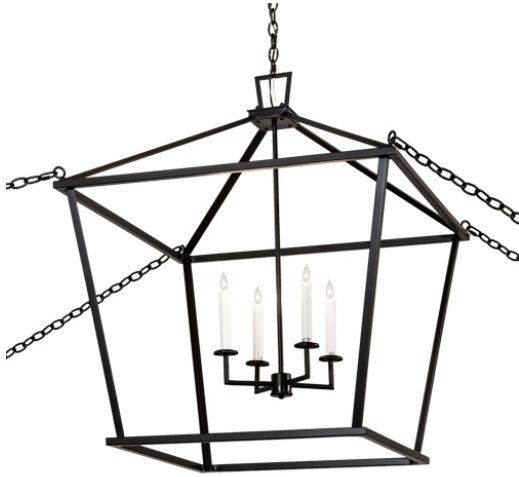

8679160 | 32" SQUARE GEOMETRIC PENDANT

ADDITIONAL INFORMATION

| | |
|-------------------------------|---------------------------------------|
| CCL Part Number: | 8679160 |
| Size Range: | 30-36" |
| Item Minimum Height: | 42" |
| Item Maximum Height: | 114" |
| Item Width or Depth: | 45" Width |
| Item Length or Square: | 32" Square |
| Item Length or Depth: | " Depth |
| Item Weight: | 32 lbs. |
| Bulb Type: | BA9 |
| Base Type: | E12 |
| Quantity: | 4 |
| Wattage: | 60 |
| Family: | Geometric |
| Metal Finish: | Flat Black And White |
| Styles: | CONTEMPORARY, MISSION |
| MSRP: | \$7800.00 |