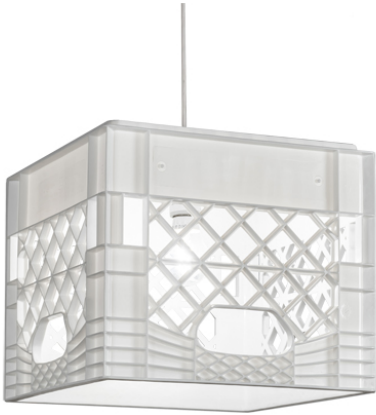

8679143 | 13" SQUARE DARIY PENDANT

ADDITIONAL INFORMATION

CCL Part Number:	8679143
Size Range:	12-14"
Item Minimum Height:	13.5"
Item Maximum Height:	80"
Item Width or Depth:	18" Width
Item Length or Square:	13" Square
Item Length or Depth:	18" Depth
Item Weight:	5.5 lbs.
Bulb Type:	A19 LED
Base Type:	E26
Quantity:	1
Wattage:	11.5
Family:	Dariy
Metal Finish:	White
Styles:	CONTEMPORARY, MISSION
MSRP:	\$570.00