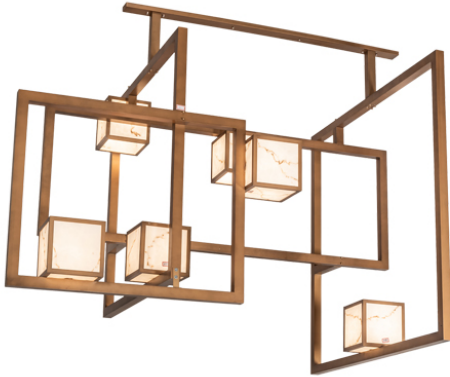

8679129 | 96" LONG CUBIC PENDANT

ADDITIONAL INFORMATION

CCL Part Number:	8679129
Size Range:	88-96"
Item Minimum Height:	72.25"
Item Maximum Height:	72.25"
Item Width or Depth:	60" Depth
Item Length or Square:	96" Length
Item Length or Depth:	96" Length
Item Weight:	104 lbs.
Bulb Type:	A19
Base Type:	E26
Quantity:	9
Wattage:	9
Family:	Cubic
Metal Finish:	Brass
Styles:	CONTEMPORARY , IDALIGHT , MISSION
MSRP:	\$0.00