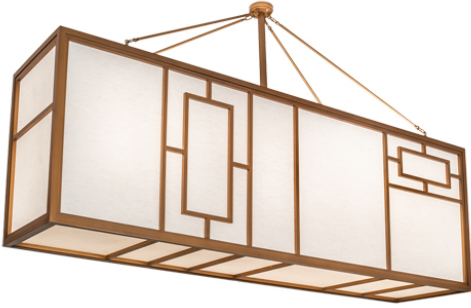

8679125 | 108" LONG VIDAL OBLONG PENDANT

ADDITIONAL INFORMATION

CCL Part Number:	8679125
Size Range:	96-108"
Item Minimum Height:	60"
Item Maximum Height:	60"
Item Width or Depth:	24" Depth
Item Length or Square:	108" Length
Item Length or Depth:	108" Length
Item Weight:	135 lbs.
Bulb Type:	A19 LED
Base Type:	E26
Quantity:	16
Wattage:	9
Family:	Vidal
Metal Finish:	Brass
Styles:	CONTEMPORARY , IDALIGHT , MISSION
MSRP:	\$0.00