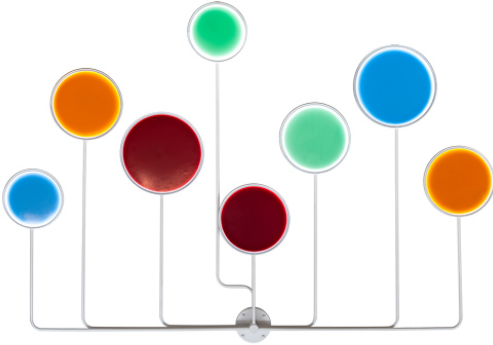

8679070 | 82" WIDE LOLLYPOP WALL SCNCE

ADDITIONAL INFORMATION

CCL Part Number:	8679070
Size Range:	80-88"
Item Maximum Height:	58"
Item Width or Depth:	82" Width
Item Length or Depth:	4" Depth
Item Weight:	48 lbs.
Bulb Type:	LED
Base Type:	INTEGRAL
Quantity:	STRIP
Wattage:	105
Family:	lollypop
Metal Finish:	White Red Orange Green And Blue
Lens Color:	Contrail Mist Idalight
Styles:	ARTS & CRAFTS, CONTEMPORARY, IDALIGHT
MSRP:	\$10800.00