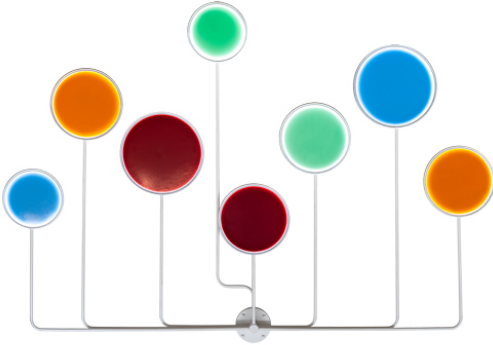

8679070 | 82" WIDE LOLLYPOP WALL SCONCE

ADDITIONAL INFORMATION

CCL Part Number:	8679070
Size Range:	80-88"
Item Maximum Height:	58"
Item Width or Depth:	82" Width
Item Length or Depth:	4" Depth
Item Weight:	48 lbs.
Bulb Type:	LED
Base Type:	INTEGRAL
Quantity:	STRIP
Wattage:	105
Family:	lollypop
Metal Finish:	White Red Orange Green And Blue
Lens Color:	Contrail Mist Idalight
Styles:	ARTS & CRAFTS, CONTEMPORARY, IDALIGHT
MSRP:	\$10800.00