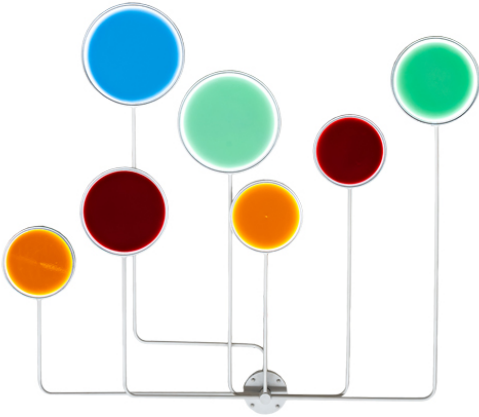

8679069 | 65" WIDE LOLLYPOP WALL SCONCE

ADDITIONAL INFORMATION

CCL Part Number:	8679069
Size Range:	60-72"
Item Maximum Height:	56"
Item Width or Depth:	65" Width
Item Length or Depth:	4" Depth
Item Weight:	45 lbs.
Bulb Type:	LED
Base Type:	INTEGRAL
Quantity:	STRIP
Wattage:	93
Family:	lollypop
Metal Finish:	White Red Green Blue And Orange
Lens Color:	Contrail Mist Idalight
Styles:	CONTEMPORARY, IDALIGHT
MSRP:	\$9750.00