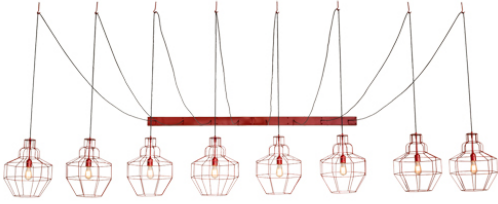

8679067 | 156" WIDE FRAMEWORK 8 LIGHT PENDANT

ADDITIONAL INFORMATION

CCL Part Number:	8679067
Size Range:	120-500"
Item Minimum Height:	63"
Item Maximum Height:	63"
Item Width or Depth:	156" Width
Item Length or Square:	103" Length
Item Length or Depth:	103" Depth
Item Weight:	42.5 lbs.
Bulb Type:	A19
Base Type:	E26
Quantity:	8
Wattage:	60
Family:	Framework
Metal Finish:	Red Ruby
Styles:	ARTS & CRAFTS , CONTEMPORARY , MISSION
MSRP:	\$18150.00