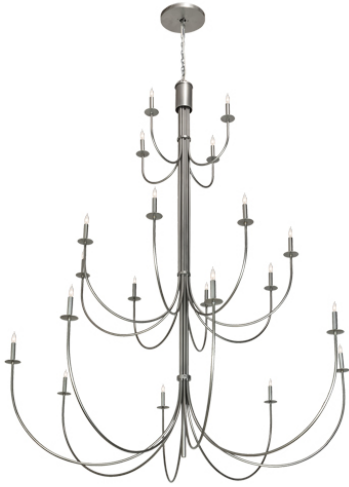

8679060 | 72" WIDE STRING THEORY 20 LIGHT CHANDELIER

ADDITIONAL INFORMATION

CCL Part Number:	8679060
Size Range:	72-80"
Item Minimum Height:	95"
Item Maximum Height:	275"
Item Width or Depth:	72" Width
Item Length or Square:	72" Length
Item Length or Depth:	72" Depth
Item Weight:	58 lbs.
Bulb Type:	B10
Base Type:	E12
Quantity:	20
Wattage:	60
Family:	String Theory
Metal Finish:	Nickel
Styles:	VICTORIAN
MSRP:	\$11055.00