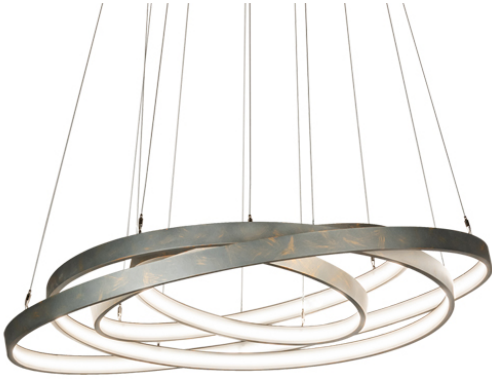

8679047 | 48" WIDE RAZOR RINGS 4 RING CASCADING PENDANT

ADDITIONAL INFORMATION

CCL Part Number:	8679047
Size Range:	48-60"
Item Minimum Height:	24"
Item Maximum Height:	84"
Item Width or Depth:	48" Width
Item Length or Square:	48" Length
Item Length or Depth:	48" Depth
Item Weight:	85 lbs.
Bulb Type:	LED
Base Type:	INTEGRAL
Quantity:	STRIPS
Wattage:	110-140
Family:	Razor Rings
Metal Finish:	Faux Textures
Lens Color:	Statuario Idalight
Styles:	CONTEMPORARY, IDALIGHT
MSRP:	\$20550.00