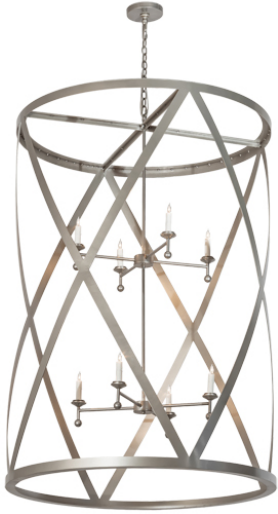

8678957 | 42" WIDE PURLEY PENDANT

ADDITIONAL INFORMATION

CCL Part Number:	8678957
Size Range:	36-48"
Item Minimum Height:	67"
Item Maximum Height:	247"
Item Width or Depth:	42" Width
Item Length or Square:	42" Length
Item Length or Depth:	42" Depth
Item Weight:	65 lbs.
Bulb Type:	BA9
Base Type:	E12
Quantity:	8
Wattage:	60
Family:	Purley
Metal Finish:	Nickel
Styles:	CONTEMPORARY
MSRP:	\$10500.00