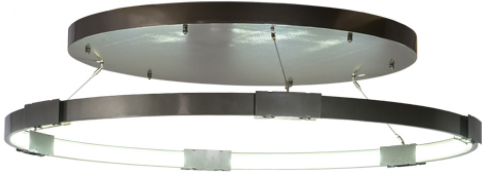

8678848 | 48" WIDE INDUSTRIAL CHIC PENDANT

ADDITIONAL INFORMATION

CCL Part Number:	8678848
Size Range:	48-60"
Item Minimum Height:	10"
Item Maximum Height:	10"
Item Width or Depth:	49" Width
Item Length or Square:	49" Length
Item Length or Depth:	49" Depth
Item Weight:	75 lbs.
Bulb Type:	LED
Base Type:	INTEGRAL
Wattage:	31.5
Family:	Industrial Chic
Metal Finish:	Bronze
Lens Color:	Statuario Idalight
Styles:	CONTEMPORARY , IDALIGHT
MSRP:	\$9075.00