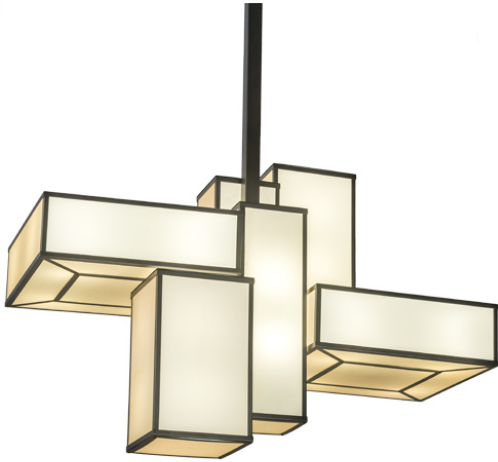

8678742 | 58" LONG RHEA CUBE OBLONG PENDANT

ADDITIONAL INFORMATION

CCL Part Number:	8678742
Size Range:	48-60"
Item Minimum Height:	98"
Item Maximum Height:	98"
Item Width or Depth:	32" Depth
Item Length or Square:	58" Length
Item Length or Depth:	58" Length
Item Weight:	115 lbs.
Bulb Type:	A19 LED
Base Type:	E26
Quantity:	16
Wattage:	12
Family:	Rhea Cube
Metal Finish:	Pewter
Lens Color:	Gold Organza
Styles:	Asymmetrical , CONTEMPORARY , FABRIC , MISSION
MSRP:	\$30750.00