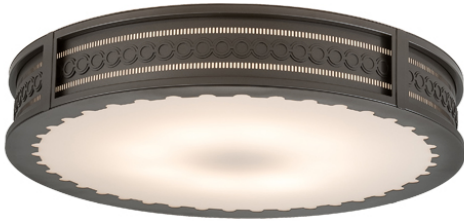

8678580 | 42" WIDE IRVINGTON FLUSHMOUNT

ADDITIONAL INFORMATION

CCL Part Number:	8678580
Size Range:	36-48"
Item Minimum Height:	12.5"
Item Maximum Height:	12.5"
Item Width or Depth:	42" Width
Item Length or Square:	42" Length
Item Length or Depth:	42" Depth
Item Weight:	50 lbs.
Bulb Type:	A19
Base Type:	E26
Quantity:	8
Wattage:	60
Family:	Irvington
Metal Finish:	Bronze
Lens Color:	Statuario Idalight
Styles:	IDALIGHT, MISSION
MSRP:	\$12000.00