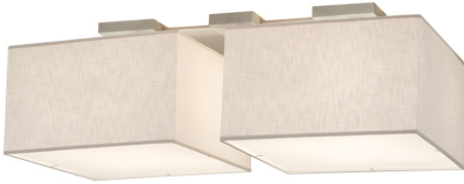

8678540 | 55" LONG CLUBHOUSE 2 LT PENDANT

ADDITIONAL INFORMATION

CCL Part Number:	8678540
Size Range:	48-60"
Item Minimum Height:	19"
Item Maximum Height:	19"
Item Width or Depth:	24" Depth
Item Length or Square:	55" Length
Item Length or Depth:	55" Length
Item Weight:	20 lbs.
Bulb Type:	A19
Base Type:	E26
Quantity:	8
Wattage:	12 LED
Family:	ClubHouse
Metal Finish:	Silver
Styles:	CONTEMPORARY , DECO , FRINGE , IDALIGHT
MSRP:	\$5250.00