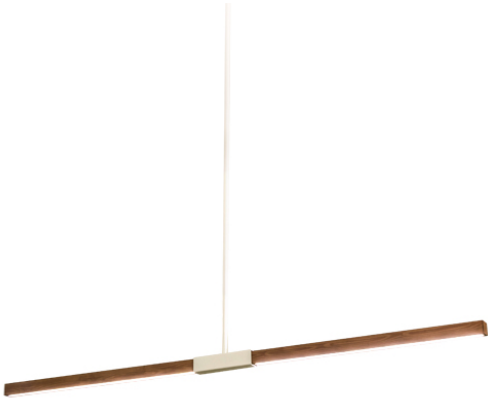

8678507 | 72" LONG RAZOR OBLONG PENDANT

ADDITIONAL INFORMATION

CCL Part Number:	8678507
Size Range:	72-80"
Item Minimum Height:	76"
Item Maximum Height:	76"
Item Width or Depth:	6.5" Depth
Item Length or Square:	72" Length
Item Length or Depth:	72" Length
Item Weight:	19 lbs.
Bulb Type:	STRIP
Base Type:	INTEGRAL
Quantity:	LED
Wattage:	58
Family:	Razor
Metal Finish:	Faux Maplewood
Lens Color:	Statuario Idalight
Styles:	CONTEMPORARY, IDALIGHT
MSRP:	\$5085.00