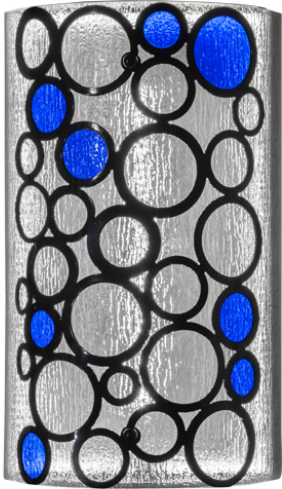

8678382 | 12"W SANIYAH WALL SCONCE

ADDITIONAL INFORMATION

CCL Part Number:	8678382
Size Range:	10-12"
Item Maximum Height:	20"
Item Width or Depth:	12" Width
Item Length or Depth:	6" Depth
Item Weight:	17.5 lbs.
Bulb Type:	STRIP
Base Type:	INTEGRAL
Quantity:	LED
Wattage:	23
Family:	Saniyah
Metal Finish:	Miscellaneous
Lens Color:	Rainfall And Sapphire Idalight
Styles:	CONTEMPORARY, DECO, IDALIGHT
MSRP:	\$3915.00