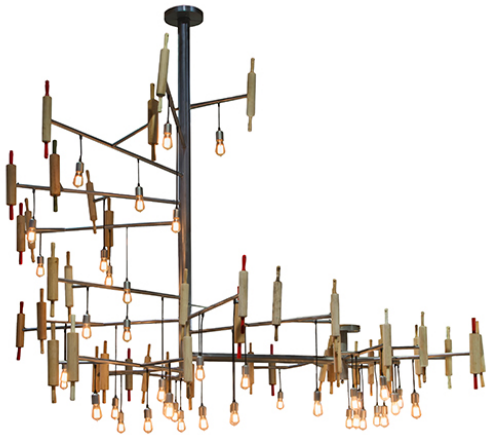

8678358 | 123" LONG ROLLING-PIN CHANDELIER

ADDITIONAL INFORMATION

CCL Part Number:	8678358
Size Range:	120-500"
Item Minimum Height:	111.5"
Item Maximum Height:	111.5"
Item Width or Depth:	96" Depth
Item Length or Square:	123" Length
Item Length or Depth:	123" Length
Item Weight:	232 lbs.
Bulb Type:	A19 LED
Base Type:	E26
Quantity:	40
Wattage:	10
Family:	RollingPin
Metal Finish:	Silver
Styles:	CONTEMPORARY
MSRP:	\$59985.00