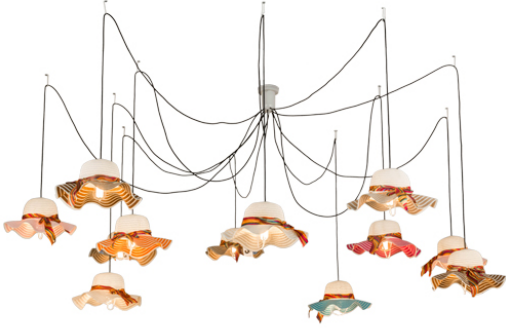

8678350 | 36-450" WIDE STRING LEGS 12 LT PENDANT

ADDITIONAL INFORMATION

CCL Part Number:	8678350
Size Range:	120-500"
Item Minimum Height:	8"
Item Maximum Height:	230"
Item Width or Depth:	36-450" Width
Item Length or Square:	36-450" Length
Item Length or Depth:	36-450" Depth
Item Weight:	15 lbs.
Bulb Type:	A19
Base Type:	E26
Quantity:	12
Wattage:	60
Family:	String Legs
Metal Finish:	Almond
Styles:	FABRIC
MSRP:	\$3600.00