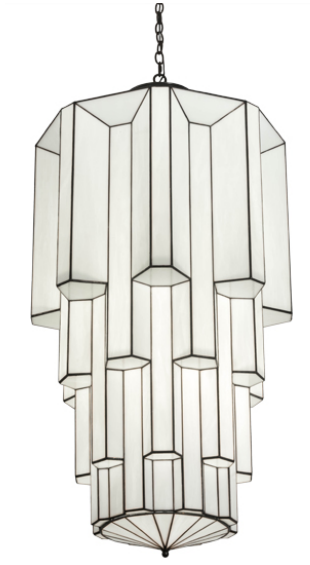

8678346 | 28" WIDE EMPIRE STATE PENDANT

ADDITIONAL INFORMATION

CCL Part Number:	8678346
Size Range:	24-30"
Item Minimum Height:	62"
Item Maximum Height:	114"
Item Width or Depth:	28" Width
Item Length or Square:	28" Length
Item Length or Depth:	28" Depth
Item Weight:	72 lbs.
Bulb Type:	A19
Base Type:	E26
Quantity:	3
Wattage:	12 LED
Family:	Empire State
Metal Finish:	Brown
Lens Color:	White Art Glass
Styles:	DECO
MSRP:	\$29400.00