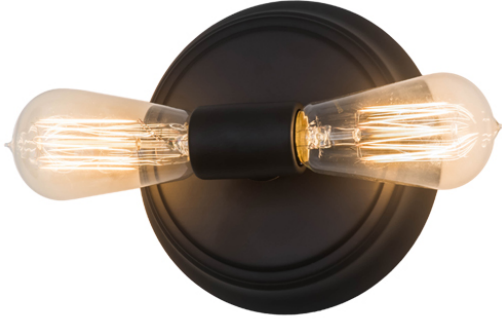

8678330 | 6.5"W INDUSTRIAL CHIC 2 LT WALL SCONCE

ADDITIONAL INFORMATION

CCL Part Number:	8678330
Size Range:	6-8"
Item Maximum Height:	6.5"
Item Width or Depth:	6.5" Width
Item Length or Depth:	3.5" Depth
Item Weight:	1 lbs.
Bulb Type:	A19
Base Type:	E26
Quantity:	2
Wattage:	60
Family:	Industrial Chic
Metal Finish:	Bronze
Styles:	RUSTIC
MSRP:	\$225.00