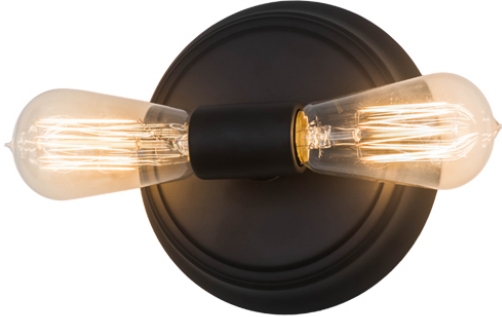

8678330 | 6.5"W INDUSTRIAL CHIC 2 LT WALL SCONCE

ADDITIONAL INFORMATION

CCL Part Number:	8678330
Size Range:	6-8"
Item Maximum Height:	6.5"
Item Width or Depth:	6.5" Width
Item Length or Depth:	3.5" Depth
Item Weight:	1 lbs.
Bulb Type:	A19
Base Type:	E26
Quantity:	2
Wattage:	60
Family:	Industrial Chic
Metal Finish:	Bronze
Styles:	RUSTIC
MSRP:	\$225.00