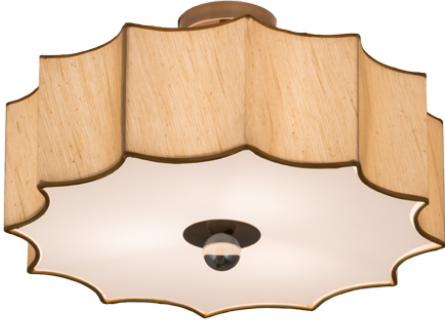

8678311 | 22" WIDE KERBONN SEMI-FLUSHMOUNT

ADDITIONAL INFORMATION

CCL Part Number:	8678311
Size Range:	20-22"
Item Minimum Height:	14"
Item Maximum Height:	14"
Item Width or Depth:	22" Width
Item Length or Square:	22" Length
Item Length or Depth:	22" Depth
Item Weight:	9 lbs.
Bulb Type:	A19 LED
Base Type:	E26
Quantity:	3
Wattage:	12
Family:	Kerbonn
Styles:	CONTEMPORARY , FABRIC , IDALIGHT
MSRP:	\$0.00