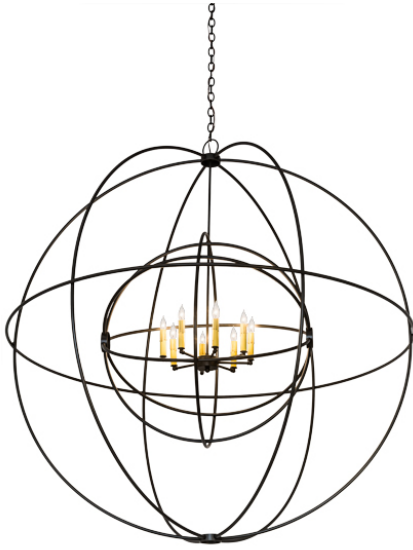

8678305 | 60" WIDE INTERSTELLAR 8 LT CHANDELIER

ADDITIONAL INFORMATION

CCL Part Number:	8678305
Size Range:	60-72"
Item Minimum Height:	67"
Item Maximum Height:	247"
Item Width or Depth:	60" Width
Item Length or Square:	60" Length
Item Length or Depth:	60" Depth
Item Weight:	35 lbs.
Bulb Type:	BA9
Base Type:	E12
Quantity:	8
Wattage:	60
Family:	Interstellar
Metal Finish:	Bronze
Styles:	CONTEMPORARY
MSRP:	\$8550.00