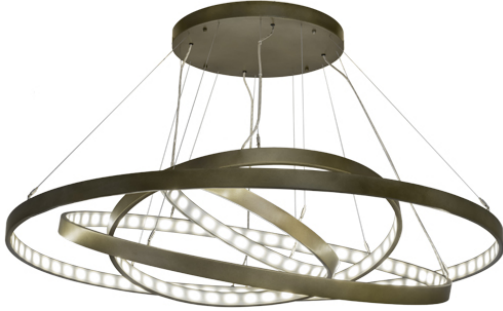

8678254 | 60" WIDE RAZOR RINGS CASCADING CHANDELIER

ADDITIONAL INFORMATION

CCL Part Number:	8678254
Size Range:	60-72"
Item Minimum Height:	18"
Item Maximum Height:	74"
Item Width or Depth:	60" Width
Item Length or Square:	60" Length
Item Length or Depth:	60" Depth
Item Weight:	65 lbs.
Bulb Type:	STRIP
Base Type:	INTEGRAL
Quantity:	LED
Wattage:	150
Family:	Razor Rings
Metal Finish:	Gold
Lens Color:	Statuario Idalight
Styles:	CONTEMPORARY, IDALIGHT
MSRP:	\$19350.00