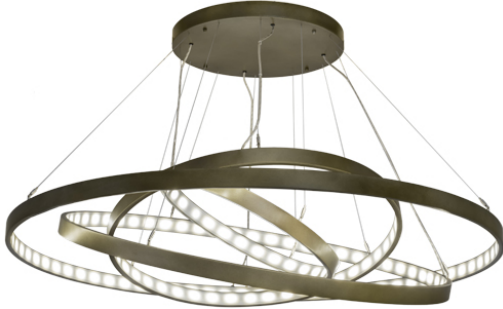

8678254 | 60" WIDE RAZOR RINGS CASCADING CHANDELIER

ADDITIONAL INFORMATION

CCL Part Number:	8678254
Size Range:	60-72"
Item Minimum Height:	18"
Item Maximum Height:	74"
Item Width or Depth:	60" Width
Item Length or Square:	60" Length
Item Length or Depth:	60" Depth
Item Weight:	65 lbs.
Bulb Type:	STRIP
Base Type:	INTEGRAL
Quantity:	LED
Wattage:	150
Family:	Razor Rings
Metal Finish:	Gold
Lens Color:	Statuario Idalight
Styles:	CONTEMPORARY, IDALIGHT
MSRP:	\$19350.00