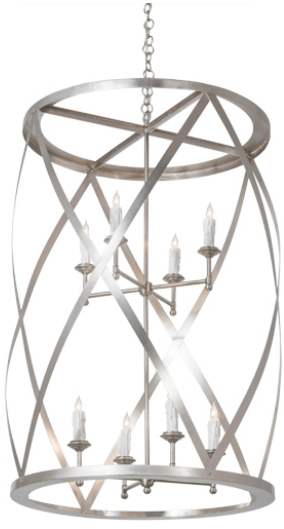

8678251 | 30" WIDE PURLEY PENDANT

ADDITIONAL INFORMATION

CCL Part Number:	8678251
Size Range:	30-36"
Item Minimum Height:	48"
Item Maximum Height:	168"
Item Width or Depth:	30" Width
Item Length or Square:	30" Length
Item Length or Depth:	30" Depth
Item Weight:	24 lbs.
Bulb Type:	BA9
Base Type:	E12
Quantity:	8
Wattage:	60
Family:	Purley
Metal Finish:	Nickel
Styles:	CONTEMPORARY
MSRP:	\$15000.00