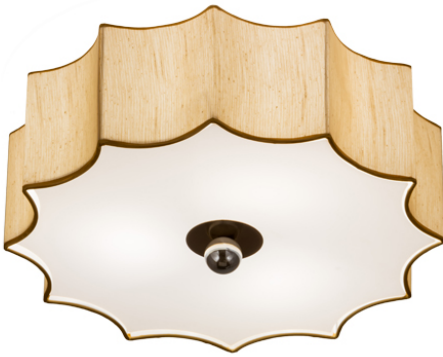

8678157 | 22" WIDE KERBONN FLUSHMOUNT

ADDITIONAL INFORMATION

CCL Part Number:	8678157
Size Range:	20-22"
Item Minimum Height:	10"
Item Maximum Height:	10"
Item Width or Depth:	22" Width
Item Length or Square:	22" Length
Item Length or Depth:	22" Depth
Item Weight:	8 lbs.
Bulb Type:	A19
Base Type:	E26
Quantity:	3
Wattage:	12 LED
Family:	Kerbonn
Metal Finish:	Brass
Lens Color:	Satin Cream Textrene
Styles:	CONTEMPORARY , FABRIC , IDALIGHT
MSRP:	\$915.00