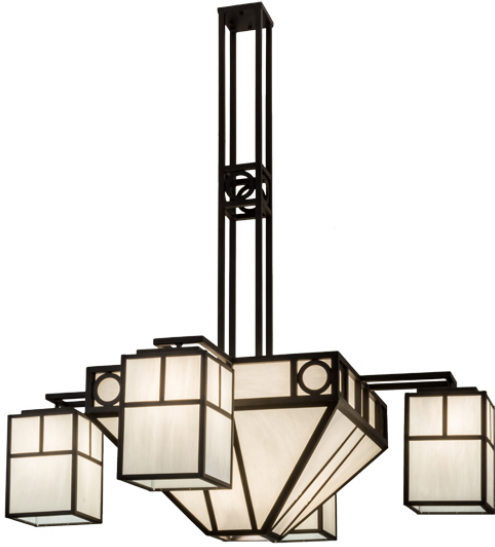

8678065 | 60" WIDE DECO OBISPO 4 LT CHANDELIER

ADDITIONAL INFORMATION

CCL Part Number:	8678065
Size Range:	60-72"
Item Minimum Height:	69"
Item Maximum Height:	69"
Item Width or Depth:	60" Width
Item Length or Square:	60" Length
Item Length or Depth:	60" Depth
Item Weight:	140 lbs.
Bulb Type:	A19
Base Type:	E26
Quantity:	12
Wattage:	60
Bulb Type2:	PAR20
Base Type2:	E26
Quantity2:	1
Wattage2:	50
Family:	Deco Obispo
Metal Finish:	Bronze
Lens Color:	White Art Glass

Contact

Phone: (833) 755-8800

Fax: (800) 826-2317

Styles: [ART GLASS](#), [MISSION](#)
MSRP: \$14250.00

Contact

Phone: (833) 755-8800

Fax: (800) 826-2317