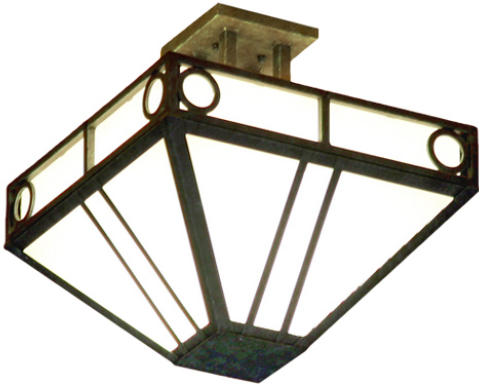

8678001 | 18" WIDE DECO OBISPO SEMI-FLUSHMOUNT

ADDITIONAL INFORMATION

CCL Part Number:	8678001
Size Range:	18-20"
Item Minimum Height:	18"
Item Maximum Height:	18"
Item Width or Depth:	18" Width
Item Length or Square:	18" Length
Item Length or Depth:	18" Depth
Item Weight:	11 lbs.
Bulb Type:	A19
Base Type:	E26
Quantity:	4
Wattage:	40
Family:	Deco Obispo
Metal Finish:	Faux Textures
Lens Color:	Statuario Idalight
Styles:	CONTEMPORARY, MISSION
MSRP:	\$4140.00