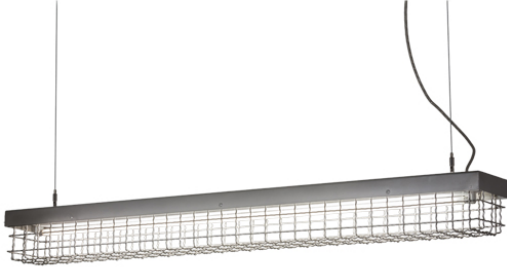

8677984 | 49" LONG MESH OBLONG PENDANT

ADDITIONAL INFORMATION

CCL Part Number:	8677984
Size Range:	48-60"
Item Minimum Height:	7"
Item Maximum Height:	196"
Item Width or Depth:	5.5" Depth
Item Length or Square:	49.5" Length
Item Length or Depth:	49.5" Length
Item Weight:	23 lbs.
Bulb Type:	T5 LINEAR
Base Type:	G5 BI PIN
Quantity:	1
Wattage:	28
Family:	Mesh
Metal Finish:	Nickel
Styles:	CONTEMPORARY
MSRP:	\$3315.00