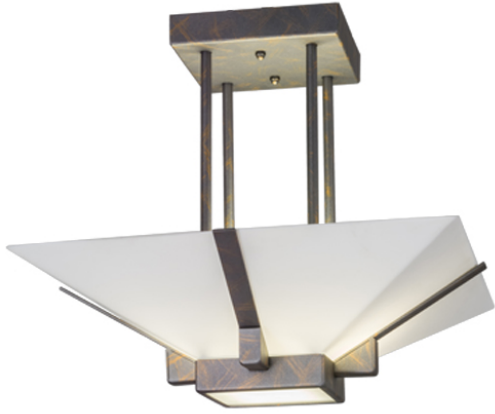

8677981 | 20" SQUARE ASKIM SEMI-FLUSHMOUNT

ADDITIONAL INFORMATION

CCL Part Number:	8677981
Size Range:	20-22"
Item Minimum Height:	18"
Item Maximum Height:	18"
Item Width or Depth:	28" Width
Item Length or Square:	20" Square
Item Length or Depth:	28" Depth
Item Weight:	10.5 lbs.
Bulb Type:	T4 QUAD
Base Type:	GX24Q-3
Quantity:	2
Wattage:	32
Family:	Askim
Metal Finish:	Faux Textures
Lens Color:	Whitestone Idalight
Styles:	CONTEMPORARY , IDALIGHT , MISSION
MSRP:	\$2625.00