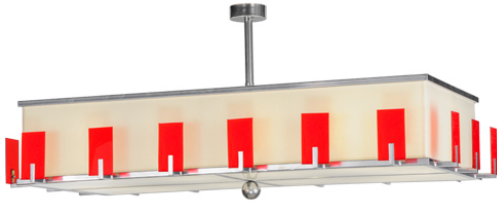

867778 | 72" LONG CLUBHOUSE OBLONG PENDANT

ADDITIONAL INFORMATION

CCL Part Number:	867778
Size Range:	72-80"
Item Minimum Height:	31"
Item Maximum Height:	31"
Item Width or Depth:	36" Depth
Item Length or Square:	72" Length
Item Length or Depth:	72" Length
Item Weight:	61.5 lbs.
Bulb Type:	A19
Base Type:	GU24
Quantity:	12
Wattage:	12 LED
Family:	ClubHouse
Metal Finish:	Chrome
Lens Color:	Pearl Textrene And Statuario Idalight
Styles:	CONTEMPORARY, DECO, IDALIGHT
MSRP:	\$10500.00