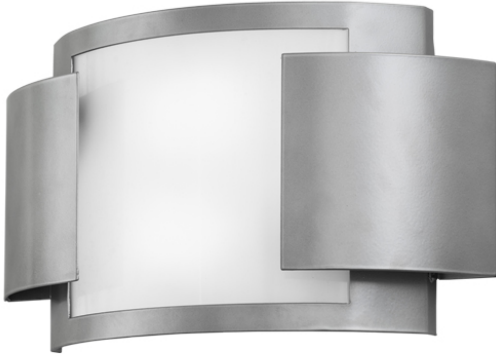

8677767 | 17.5"W VARUN WALL SCONCE

ADDITIONAL INFORMATION

CCL Part Number:	8677767
Size Range:	16-18"
Item Maximum Height:	10"
Item Width or Depth:	17.5" Width
Item Length or Depth:	4.5" Depth
Item Weight:	6.5 lbs.
Bulb Type:	T4 CFL
Base Type:	G24Q-1
Quantity:	2
Wattage:	13
Family:	Varun
Metal Finish:	Nickel
Lens Color:	Statuario Idalight
Styles:	CONTEMPORARY, IDALIGHT
MSRP:	\$600.00