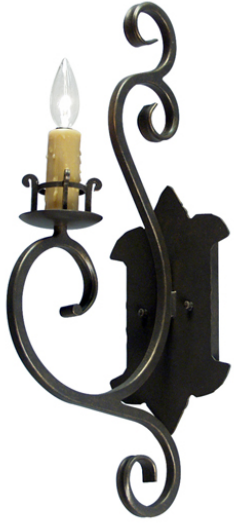

8677665 | 5" WIDE LISBOA 1 LIGHT WALL SCONCE

ADDITIONAL INFORMATION

CCL Part Number:	8677665
Item Maximum Height:	22.5"
Item Width or Depth:	5" Width
Item Length or Depth:	11" Depth
Item Weight:	4 lbs.
Bulb Type:	BA9
Base Type:	E12
Quantity:	1
Wattage:	60
Family:	Lisboa
Metal Finish:	Faux Textures
Styles:	VICTORIAN
MSRP:	\$1470.00