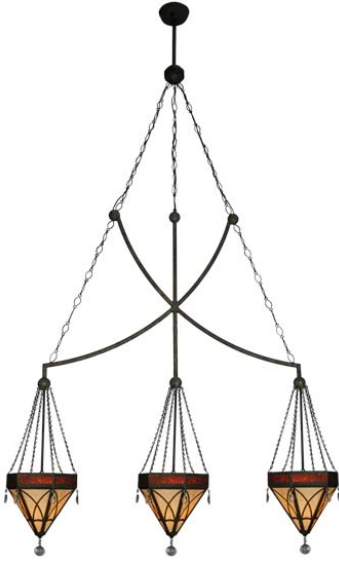

8677475 | 63" WIDE COSIMA 3 LIGHT PENDANT

ADDITIONAL INFORMATION

CCL Part Number:	8677475
Size Range:	60-65"
Item Minimum Height:	106"
Item Maximum Height:	106"
Item Width or Depth:	11.5" Width
Item Length or Square:	62" Length
Item Length or Depth:	62" Depth
Item Weight:	39 lbs.
Bulb Type:	A19
Base Type:	E26
Quantity:	3
Wattage:	40
Family:	Cosima
Metal Finish:	Faux Textures
Lens Color:	Travertine Idalight
Styles:	IDALIGHT, VICTORIAN
MSRP:	\$10200.00