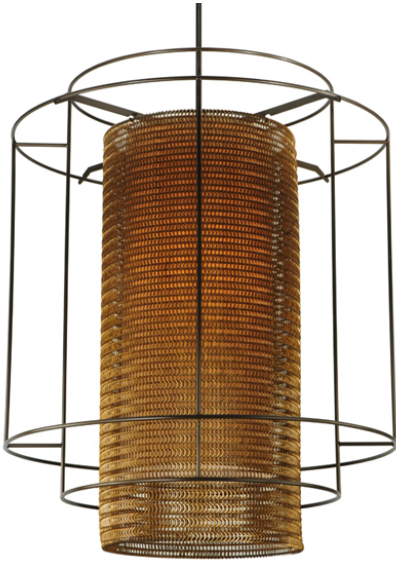

8677184 | 49" WIDE CHAIN CRAFT DRUM PENDANT

ADDITIONAL INFORMATION

CCL Part Number:	8677184
Size Range:	48-60"
Item Minimum Height:	139"
Item Maximum Height:	150"
Item Width or Depth:	49" Width
Item Length or Square:	49" Length
Item Length or Depth:	49" Depth
Item Weight:	lbs.
Bulb Type:	A19
Base Type:	E26
Quantity:	4
Wattage:	60
Family:	Chain Craft Drum
Metal Finish:	Bronze
Styles:	CONTEMPORARY , DECO
MSRP:	\$19500.00