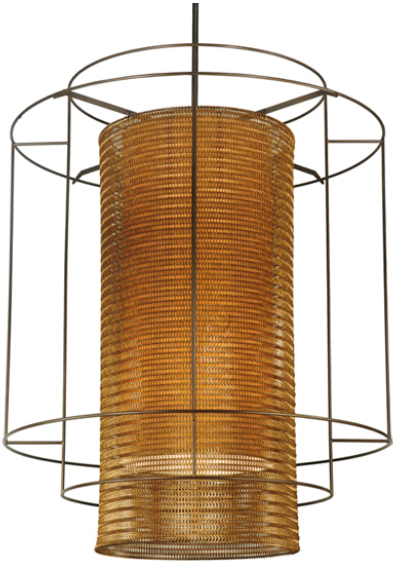

8677183 | 60" WIDE CHAIN CRAFT DRUM PENDANT

ADDITIONAL INFORMATION

CCL Part Number:	8677183
Size Range:	60-72"
Item Minimum Height:	117"
Item Maximum Height:	128"
Item Width or Depth:	60" Width
Item Length or Square:	60" Length
Item Length or Depth:	60" Depth
Item Weight:	65 lbs.
Bulb Type:	A19
Base Type:	E26
Quantity:	8
Wattage:	60
Family:	Chain Craft Drum
Metal Finish:	Bronze
Styles:	CONTEMPORARY, DECO
MSRP:	\$44655.00