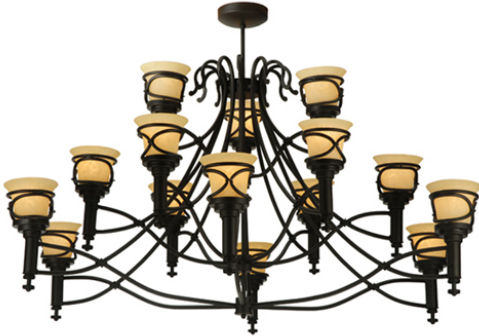

8677034 | 58" WIDE GLOZEL 15 LIGHT CHANDELIER

ADDITIONAL INFORMATION

CCL Part Number:	8677034
Size Range:	36-48"
Item Minimum Height:	38"
Item Maximum Height:	38"
Item Width or Depth:	58.5" Width
Item Length or Square:	58.5" Length
Item Length or Depth:	58.5" Depth
Item Weight:	71 lbs.
Bulb Type:	A19
Base Type:	E26
Quantity:	15
Wattage:	60
Family:	Glozel
Metal Finish:	Bronze
Lens Color:	Antique Scavo Bell Glass
Styles:	CONTEMPORARY , GOTHIC
MSRP:	\$15600.00